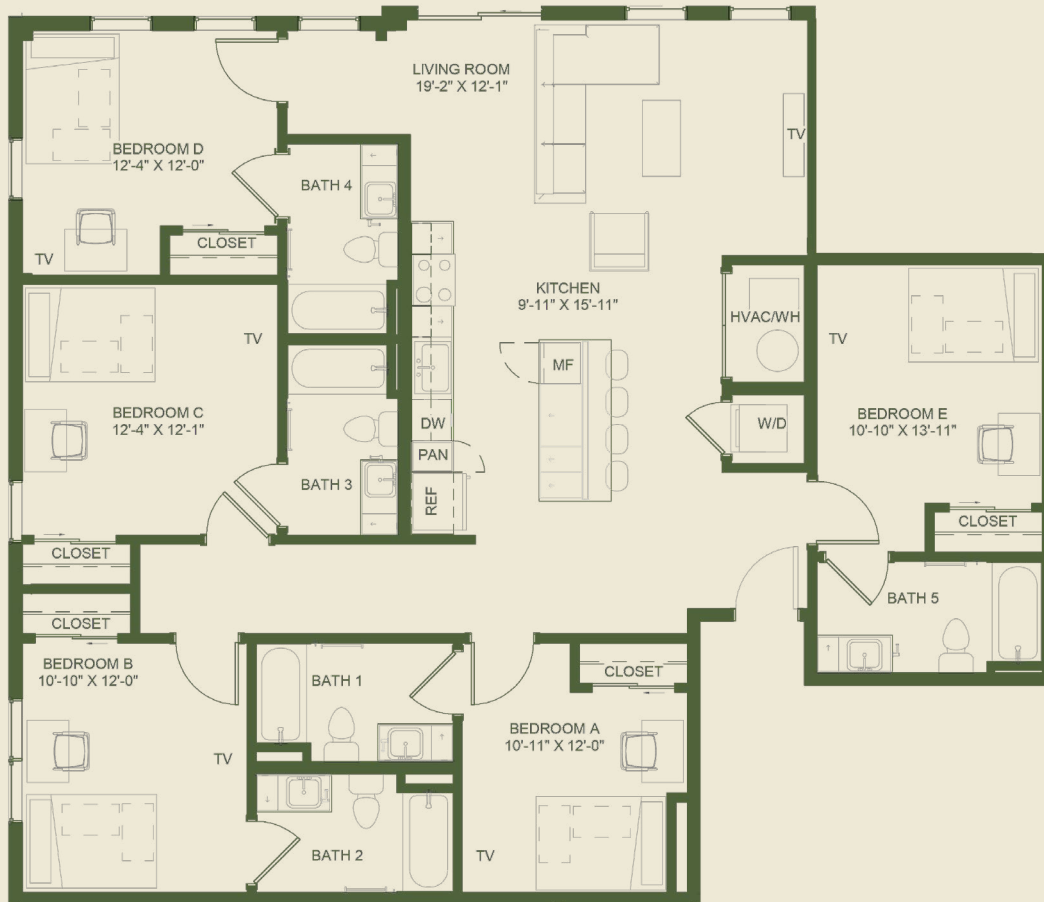

RAMBLER

The Southwestern

E4

5 bed / 5 bath
1816 sq. ft.

A: _____

B: _____

C: _____

D: _____

E: _____

Notes: _____

AD 2513 Seton Ave
Austin, TX 78705

RAMBLERATX.COM

RAMBLER

The Southwestern

E4

5 bed / 5 bath
1816 sq. ft.