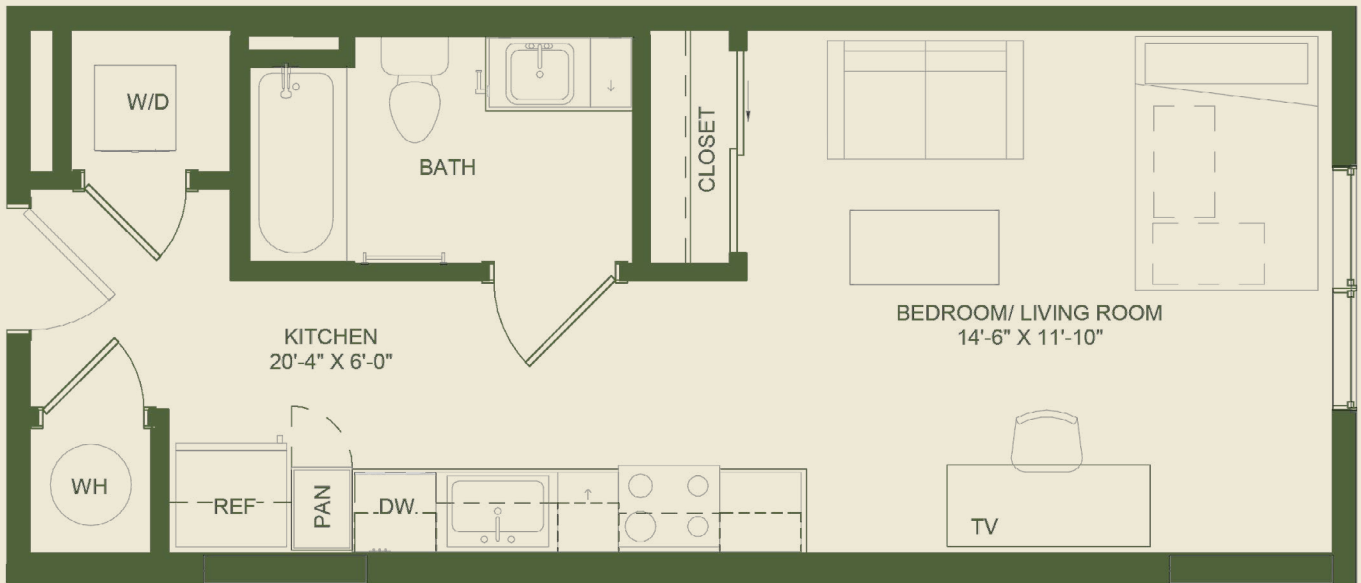

RAMBLER

The Sage

S5-A

Studio
450 sq. ft.

AD 2513 Seton Ave
Austin, TX 78705

Notes: