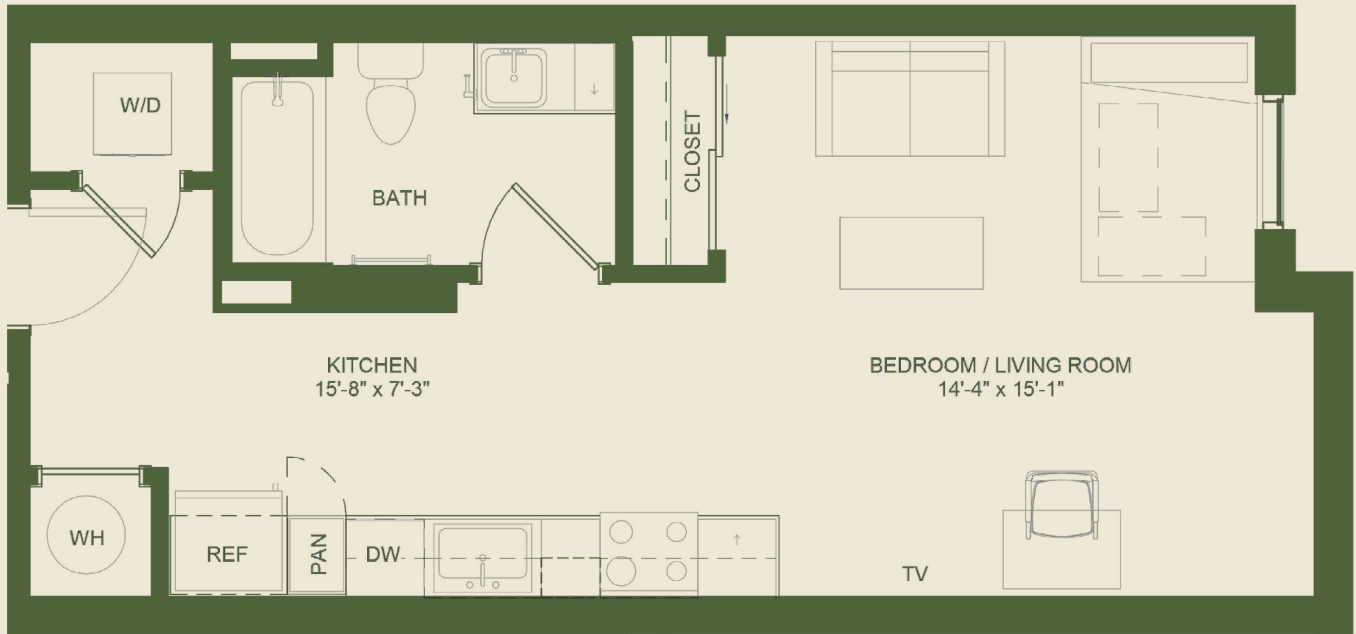

RAMBLER

The Sage

S4-A

Studio
500 SQ. FT.

AD 2513 Seton Ave
Austin, TX 78705

Notes: