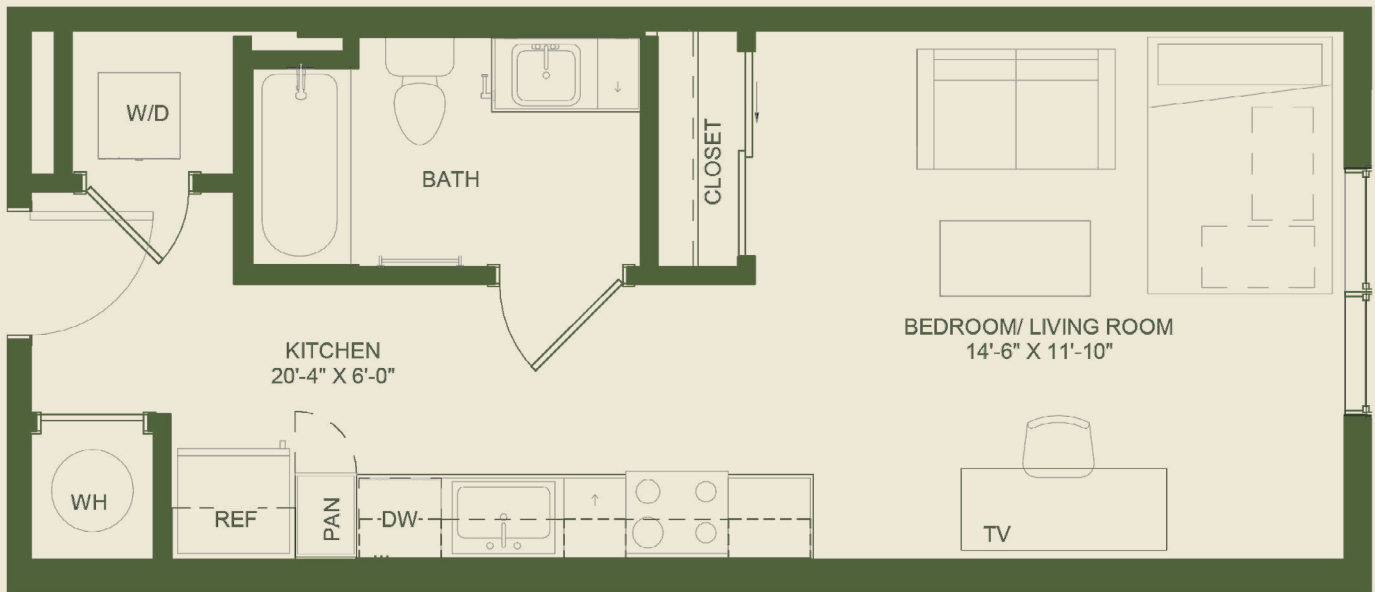

RAMBLER

The Sage

S5

Studio
450 SQ. FT.

AD 2513 Seton Ave
Austin, TX 78705

Notes: