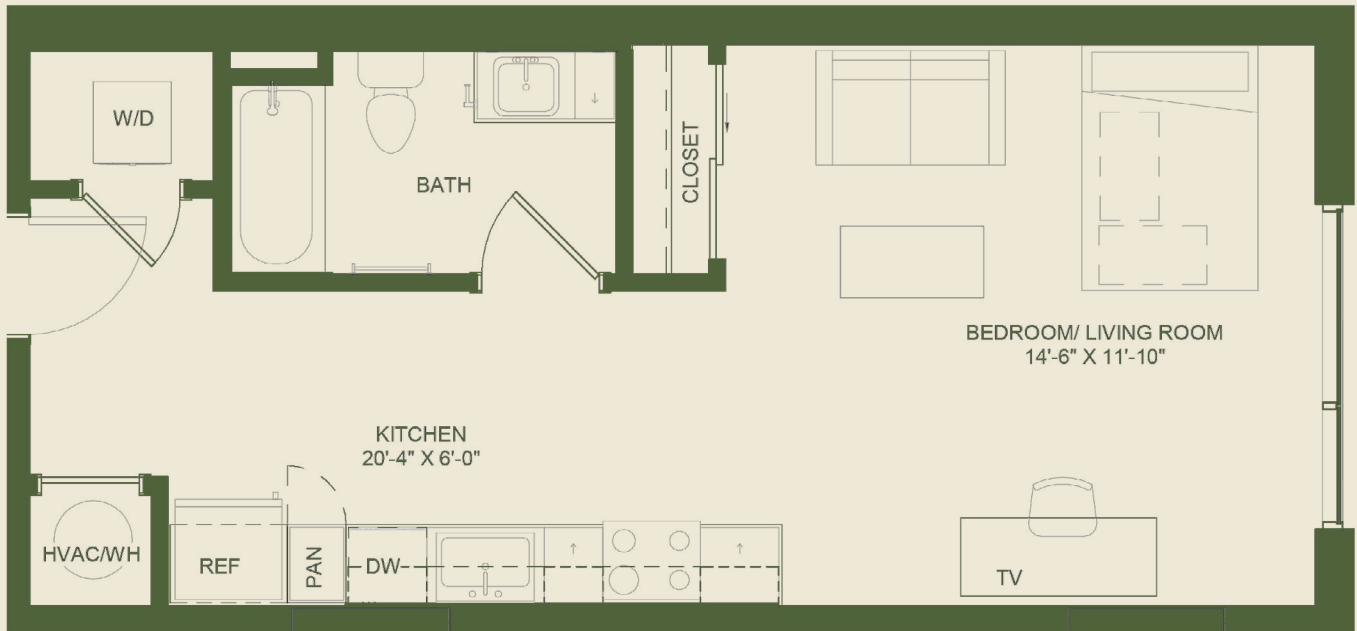

RAMBLER

The Sage

S4

Studio
510 SQ. FT.

AD 2513 Seton Ave
Austin, TX 78705

Notes:

RAMBLER

The Sage

S4

Studio
510 SQ. FT.

AD 2513 Seton Ave
Austin, TX 78705

Notes:

RAMBLER

The Sage

S4-A

Studio
500 SQ. FT.

AD 2513 Seton Ave
Austin, TX 78705

Notes:

RAMBLER

The Sage

S4-A

Studio
500 SQ. FT.

AD 2513 Seton Ave
Austin, TX 78705

Notes:

S5

Studio
450 SQ. FT.

AD 2513 Seton Ave
Austin, TX 78705

Notes:

RAMBLER

The Sage

S5-A

Studio
450 sq. ft.